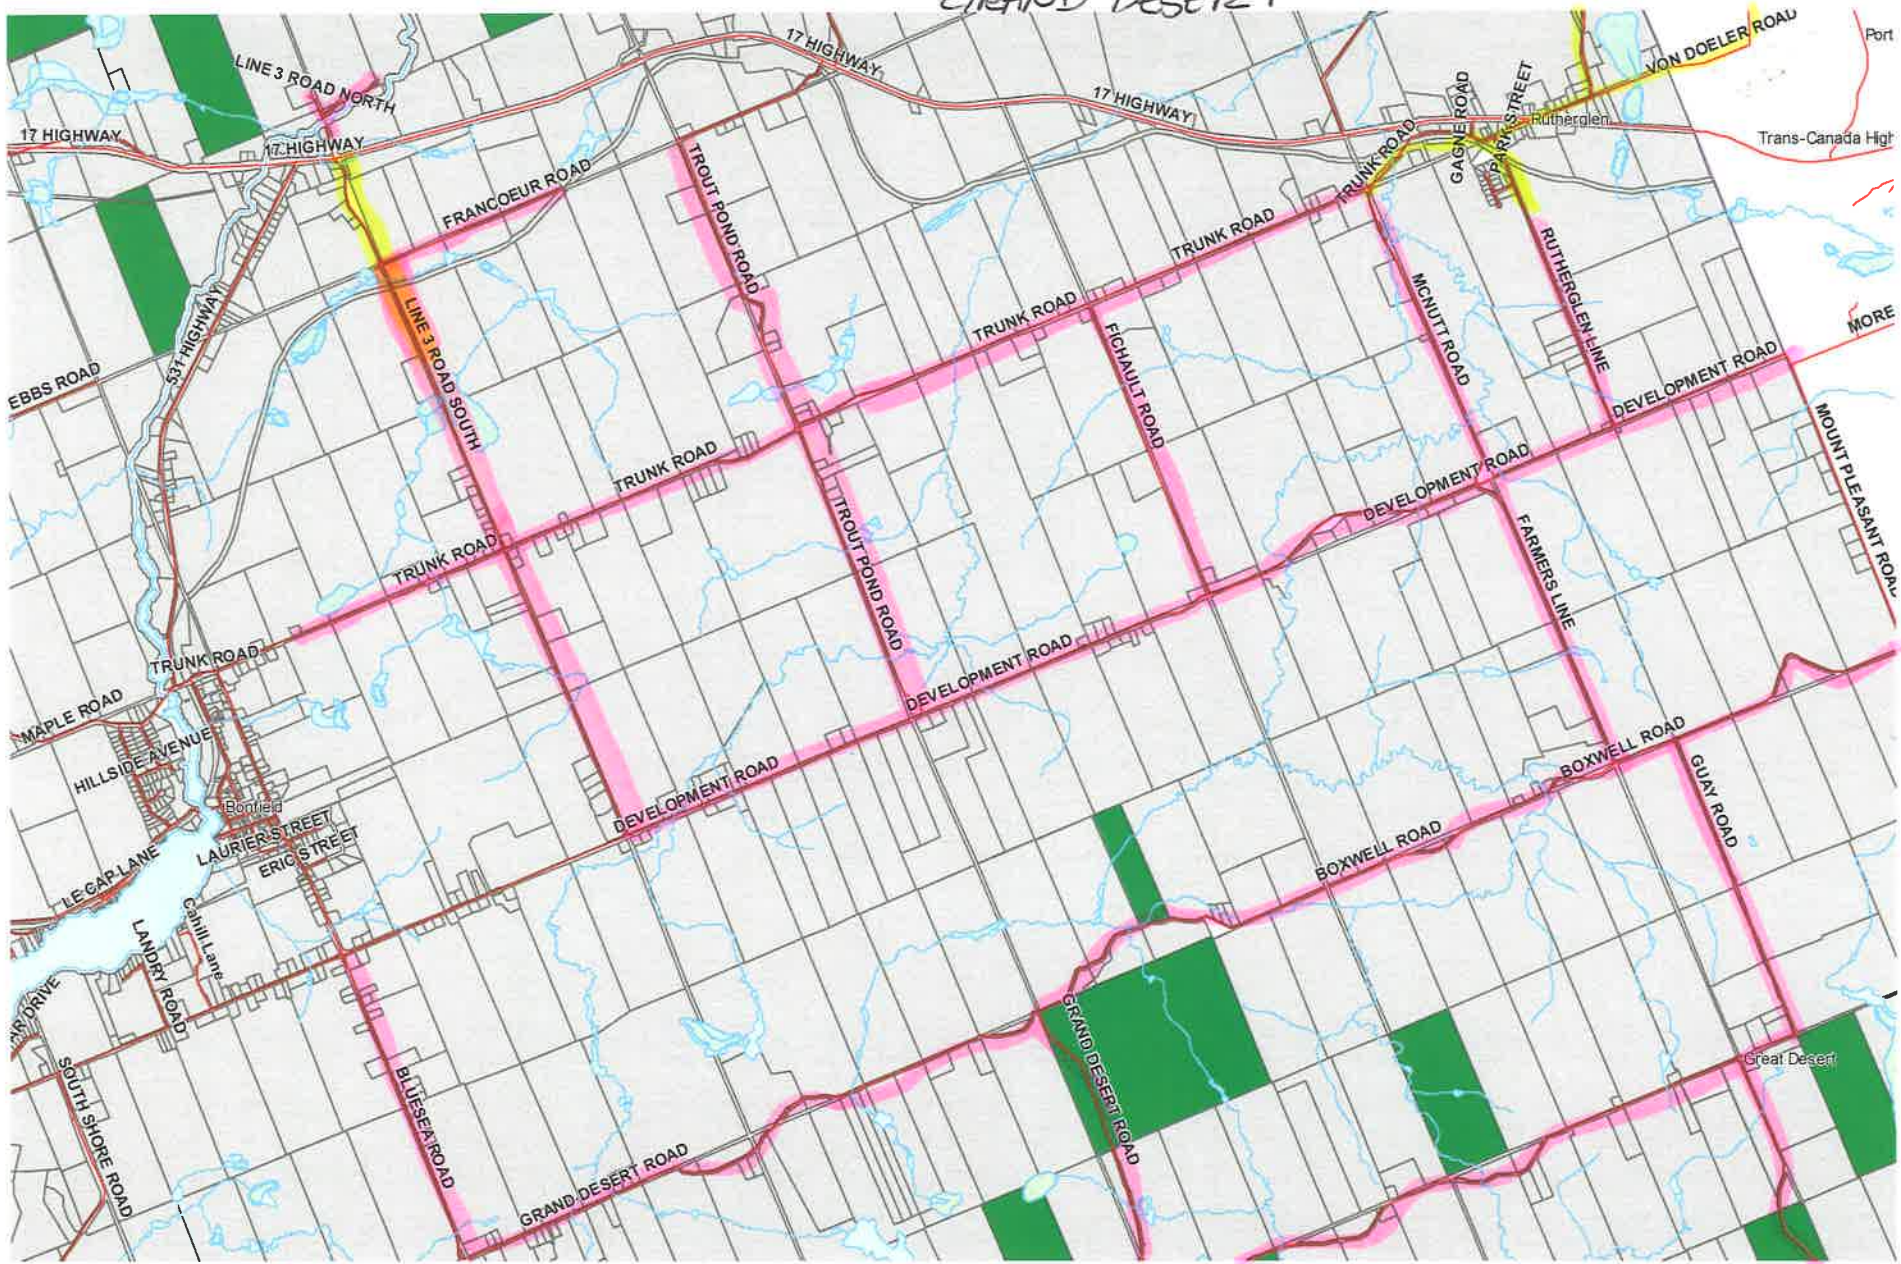

60 km/h

50 km/h

CENTER OF TOWNSHIP GRAND DESERT

Boundary Rd.